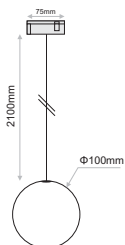

Model (LED Power)	CCT*	LED Source	Type	CRI	Beam Angle	Colour	Dimming Option
		<i>CR180</i>					
CLICK IT SPHERE PENDANT 4.5W <i>(CLICK IT SPH PD5)</i>	2700K <i>(27B)</i>	348lm	Fixed <i>(FX)</i>	80 <i>(80)</i>	180° <i>(180)</i>	Black <i>(BL)</i>	42V PWM Dimmable <i>(DM)</i>
	3000K <i>(30B)</i>	374lm				White <i>(WH)</i>	
						48V DALI Dimmable <i>(DL)</i>	
							48V Wireless Dimmable <i>(WL)</i>

* Available also in 4000K & 5000K upon request.

Ordering Code Example: *CLICK IT SPH SP5-30B-FX-80-180-BL-DL*

42V PWM Dimmable